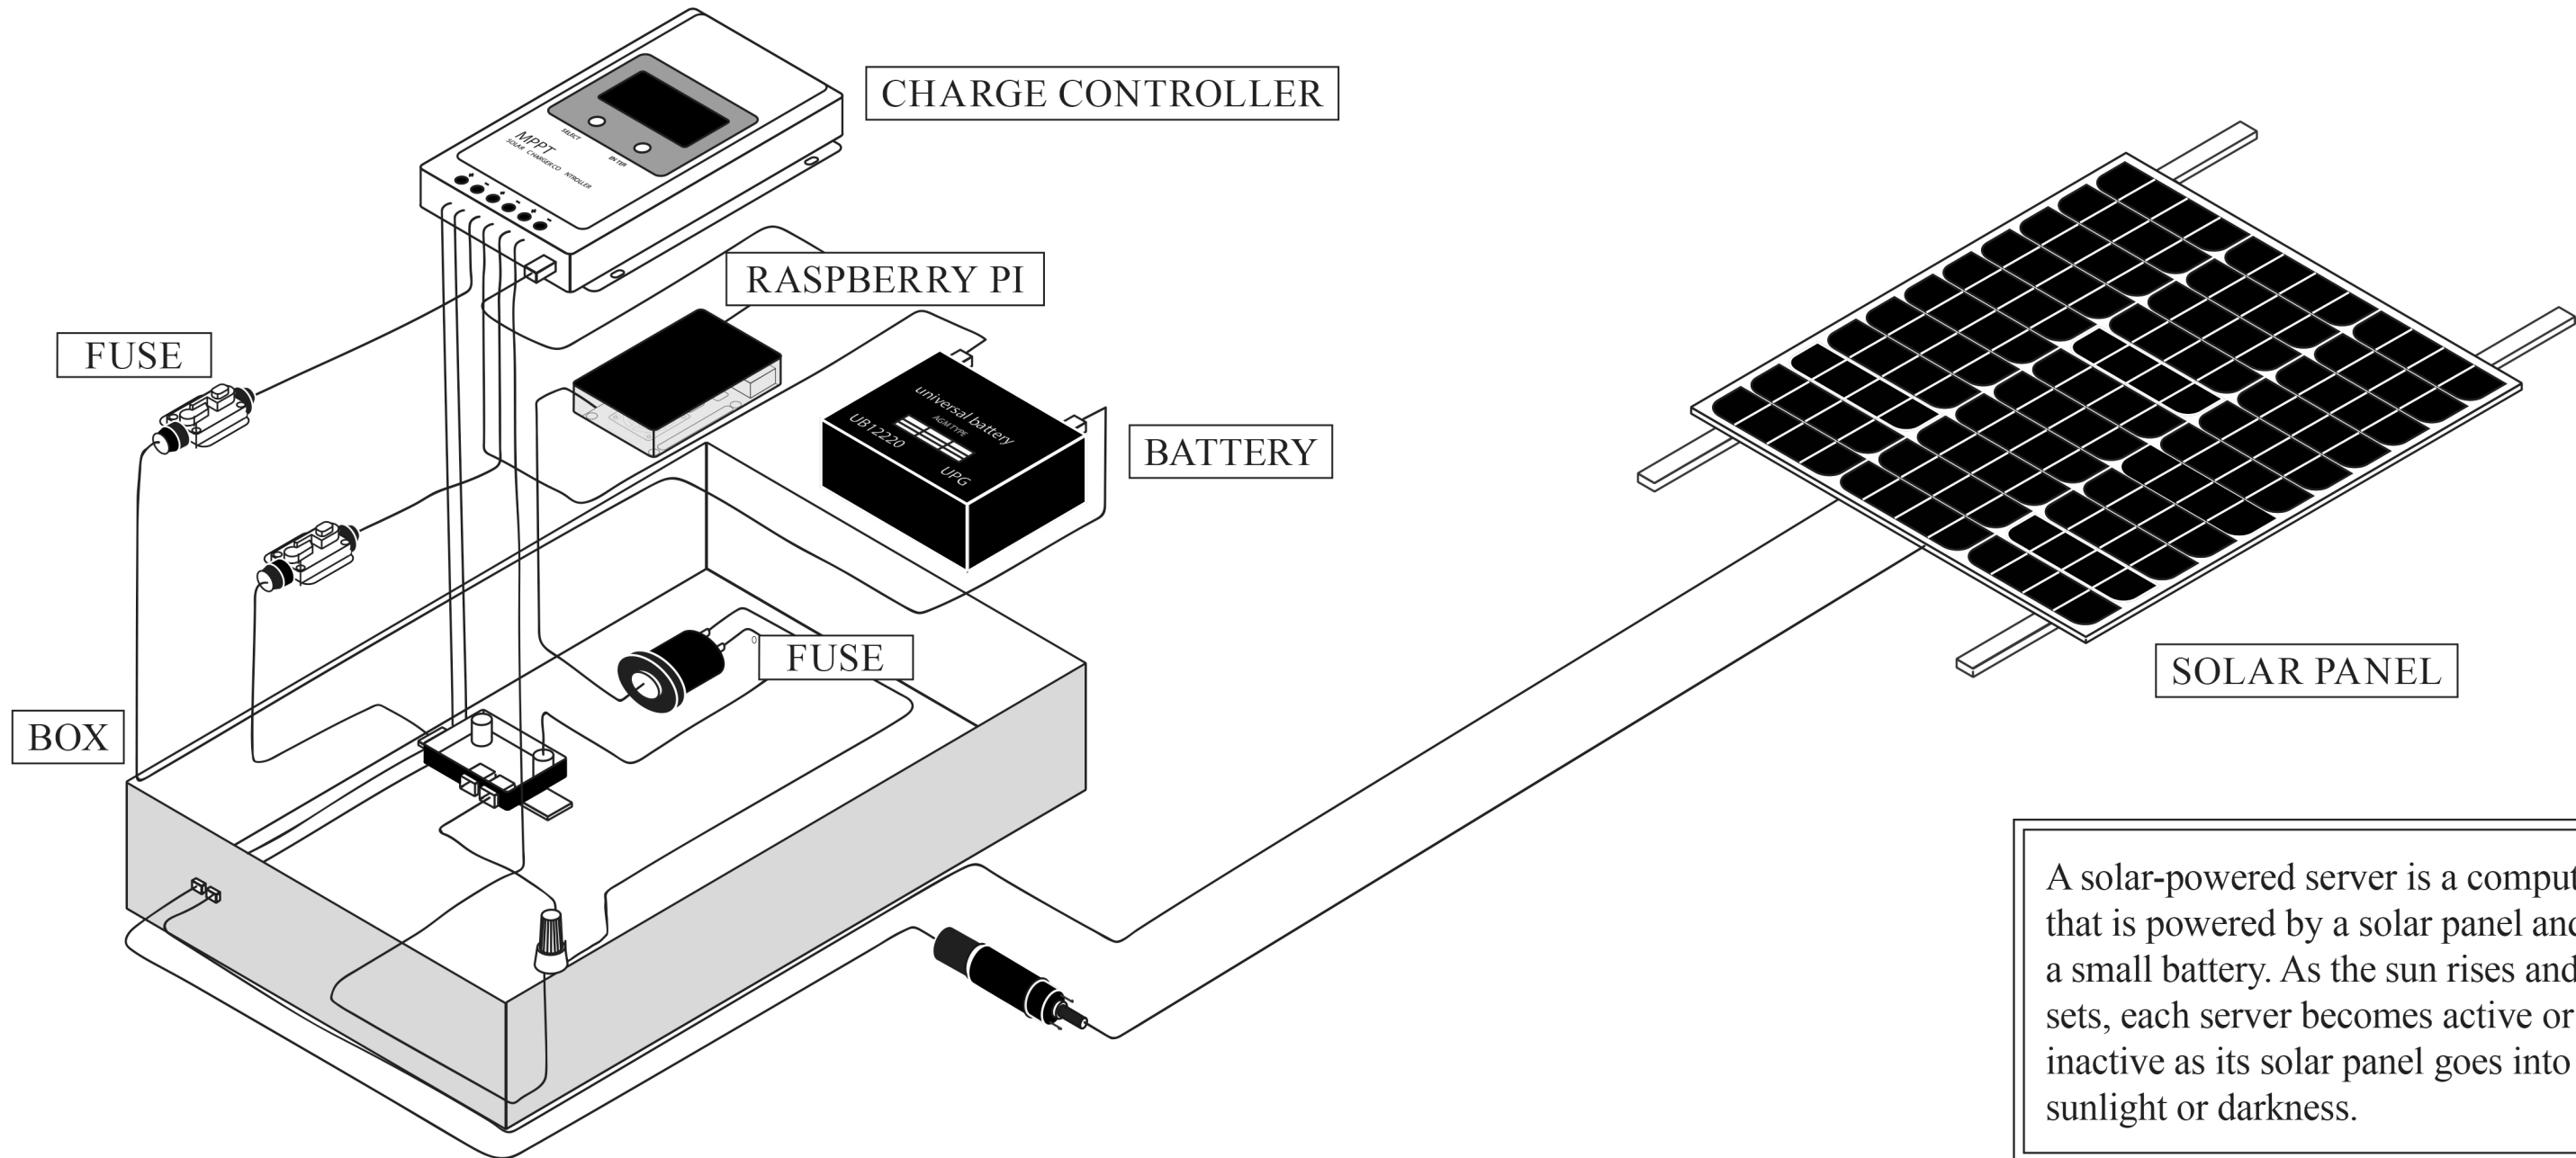

SOLAR-POWERED SERVER

A solar-powered server is a computer that is powered by a solar panel and a small battery. As the sun rises and sets, each server becomes active or inactive as its solar panel goes into sunlight or darkness.